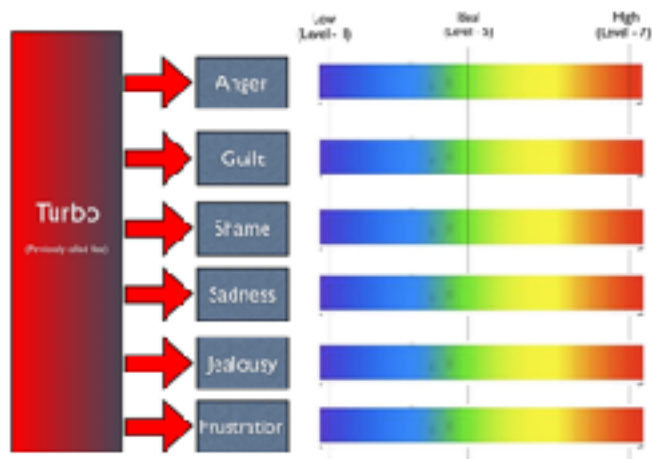

Leveraging The Gifts Of My Special (Negative) Emotions

Introduction

As a human being, I can consider that my Temple to be a similar high performance vehicle who's mission is to manifest heart-intentions into physical reality as fast as possible. Assuming that my body is the chassis, and my mind is the engine, then my emotional realm is my dashboard which contains wonderful guidance information about the my manifesting process.